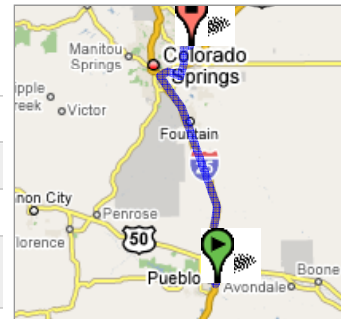

Start **I-25**
Pueblo, CO
End **7005 N Carefree Cir**
Colorado Springs, CO 80922
Travel **53.2 mi – about 54 mins**

Save trees. Go green!
Download Google Maps for mobile
Text **maps** to **466453**

I-25
Pueblo, CO

Drive: 53.2 mi – about 54 mins

1. Head south on I-25 S toward Exit 97A	0.2 mi
2. Take exit 97A for Central Ave	0.1 mi
3. Turn left at Central Ave	335 ft
4. Turn left to merge onto I-25 N toward Colo Springs	41.7 mi 37 mins
5. Take exit 139 to merge onto US-24 E toward Limon	6.6 mi 9 mins
6. Continue on N Powers Blvd	3.5 mi 6 mins
7. Turn right at Carefree Circle N	1.0 mi 2 mins

7005 N Carefree Cir
Colorado Springs, CO 80922

These directions are for planning purposes only. You may find that construction projects, traffic, or other events may cause road conditions to differ from the map results.

Map data ©2007 NAVTEQ™

Overview