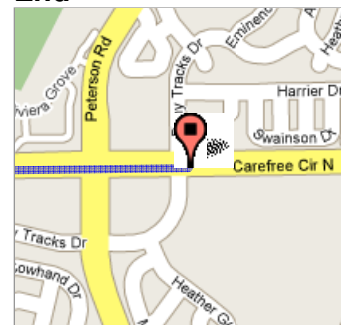

Start **I-25**
Pueblo, CO
 End **7005 N Carefree Cir**
Colorado Springs, CO 80922
 Travel **53.2 mi – about 54 mins**

Save trees. Go green!
 Download Google Maps for mobile
 Text **maps** to **466453**

I-25
Pueblo, CO

Drive: 53.2 mi – about 54 mins

- | | |
|--|--------------------|
| 1. Head south on I-25 S toward Exit 97A | 0.2 mi |
| 2. Take exit 97A for Central Ave | 0.1 mi |
| 3. Turn left at Central Ave | 335 ft |
| 4. Turn left to merge onto I-25 N toward Colo Springs | 41.7 mi
37 mins |
| 5. Take exit 139 to merge onto US-24 E toward Limon | 6.6 mi
9 mins |
| 6. Continue on N Powers Blvd | 3.5 mi
6 mins |
| 7. Turn right at Carefree Circle N | 1.0 mi
2 mins |

7005 N Carefree Cir
Colorado Springs, CO 80922

These directions are for planning purposes only. You may find that construction projects, traffic, or other events may cause road conditions to differ from the map results.

Map data ©2007 NAVTEQ™

Overview

Start

End

Map data ©2007 NAVTEQ™